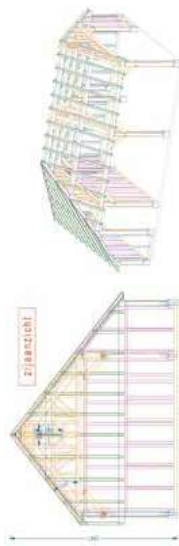

IN DOUGLAS:

DAKKEPERS, WANDKEPERS

EN TIPGEVELS 55/80MM

INCLUSIEF: 12 ARDUIJNEN SOKKELS

EXCLUSIEF: BEPLANKING
BEPLANKING DAKOPP. 59M² & GEVELOPP. 40M²