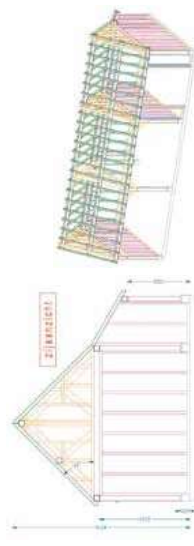

IN DOUGLAS:

DAKKEPERS EN TIPGEVELS 55/80MM

INCLUSIEF: 12 ARDUIJNEN SOKKELS

EXCLUSIEF: BEPLANKING
BEPLANKING DAKOPP. 81M² & GEVELOPP. 72M²