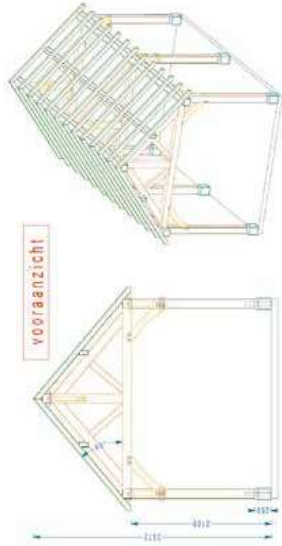

NOKHOOGTE: 357MM

ONDER DE RINGBALK: 210CM

DAKHELLING: 40°

IN EIK: PALEN, RINGBALKEN, SPANTLIGGERS SPANTOPBOUW EN NOK
136/136MM, GORDINGEN 86/136MM,
SCHOREN 66/136MM

IN DOUGLAS:

DAKKEPERS 55/80MM

INCLUSIEF: 6 BUIZEN

EXCLUSIEF: 6 ARDUIJNEN SOKKELS
BEPLANKING DAKOPP. 26M²

NOKHOOGTE: 385CM

ONDER DE RINGBALK: 215CM

DAKHELLING: 38°

IN EIK: 1 VERZWAARDE LIGGER 138/180MM,
PALEN, RINGBALKEN, SPANTLIGGERS,
SPANTOPBOUW, GORDINGEN EN NOK 136/136MM
GRONDBALKEN 80/80MM,
SCHOREN 66/136MM

IN DOUGLAS:

DAKKEPERS, WANDKEPERS

EN TIPGEVELS 55/80MM

INCLUSIEF: 12 ARDUIJNEN SOKKELS

EXCLUSIEF: BEPLANKING
BEPLANKING DAKOPP. 59M² & GEVELOPP. 40M²

NOKHOOGTE: 432CM

ONDER DE RINGBALK: 220CM

DAKHELLING: 45°

IN EIK: PALEN, RINGBALKEN, SPANTLIGGERS,
SPANTOPBOUW, GORDINGEN EN NOK 136/136MM
GRONDBALKEN 80/80MM, SCHOREN 66/136MM

IN DOUGLAS:

DAKKEPERS EN TIPGEVELS 55/80MM

INCLUSIEF: 12 ARDUIJNEN SOKKELS

EXCLUSIEF: BEPLANKING
BEPLANKING DAKOPP. 81M² & GEVELOPP. 72M²

TOEBEHOREN VOOR EIKEN CONSTRUCTIES ACCESSOIRES POUR CONSTRUCTION EN CHÊNE

SCHOREN-PENNEN – BUIZEN
ETAÏ-CHEVILLES-TUYAU

C:170.131 140x65mm/65cm SCHOREN/CONTREFICHE EN CHÊNE
C:170.139 140x65mm/65cm SCHOREN MET PEN/ CONTREFICHE AVEC CHEVILLES
C:170.136 24cm/Ø200mm EIKEN PENNEN/CHEVILLES EN CHÊNE

SOKKELS SOCLES