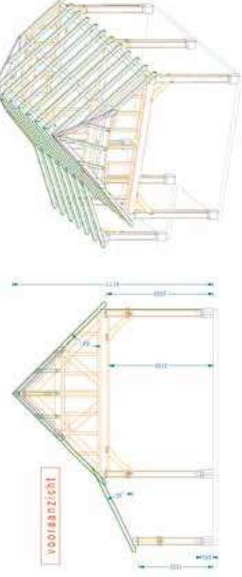

9. TUINGEBOUWEN CONSTRUCTION DE JARDIN

EIKEN GEBOUWEN / CONSTRUCTION EN CHÊNE

- MODEL BIG SHORHAM / MODÈLE BIG SHORHAM
- MODEL MILTON / MODÈLE MILTON
- MODEL NEW DOVER / MODÈLE NEW DOVER
- MODEL POLGATE / MODÈLE POLGATE
- MODEL EASTON / MODÈLE EASTON
- MODEL PORTLAND / MODÈLE PORTLAND

59-60

TOEBEHOREN VOOR EIKEN TUINGEBOUWEN

ACCESSOIRES POUR CONSTRUCTION EN CHÊNE

61

TUINHUIZEN MET ALUMINIUM RAMEN EN DEUREN

ABRIS DE JARDIN AVEC FENÊTRES ET PORTES EN ALUMINIUM

62

TUINGEBOUWEN MET WANDPANELEN

BÂTIMENTS DE JARDIN AVEC PANNEAUX

- PLATDAK / TOIT PLAT

- ZADELDAK / TOIT EN BÂTIÈRE

64

CARPORTS / CARPORTS

66

LET OP / ATTENTION

NAAST DE 6 STANDAARD BOUWPAKKETTEN IS ALLE MAATWERK MOGELIJK.
WIJ MAKEN EEN OFFERTE OP MAAT VAN UW PROJECT.

EN PLUS DE NOS CONSTRUCTIONS STANDARDS SUR MESURE EST ÉGALEMENT POSSIBLE.
NOUS VOUS CHIFFRONS AVEC PLAISIR UNE REMISE
DE PRIX SUR MESURE DE VOS PROJETS.

EIKEN TUINGEBOUWEN / CONSTRUCTION EN CHENE

NOKHOOGTE: 4,17M

ONDER DE RINGBALK: 2,15M & 1,53

DAKHELLING: 45°

IN EIK: PALEN, RINGBALKEN, SPANTLIGGERS,
SPANTOPBOUW, GORDINGEN EN NOK
136/136MM, SCHOREN 66/136MM

IN DOUGLAS:

DAKKEPERS EN TIPGEVELS 55/80MM

INCLUSIEF: 8 BUIZEN

EXCLUSIEF: 8 ARDUINEN SOKKELS
BEPLANKING DAKOPP. 38M² & GEVELOPP. 6M²

NOKHOOGTE: 3,97CM

ONDER DE RINGBALK: 2,20CM

DAKHELLING: 45° & 37°

VOLLDIG IN EIK: PALEN, RINGBALKEN 180/180MM
- NOORDBOMEN EN NOK 66/136MM - SCHOREN
66/136MM - DAKKEPERS 80/80MM

IN DOUGLAS:

INCLUSIEF: 4 BUIZEN

EXCLUSIEF: 4 ARDUINEN SOKKELS
BEPLANKING DAKOPP. 32M²

NOKHOOGTE: 3,60CM

ONDER DE RINGBALK: 2,10CM

DAKHELLING: 35°

IN EIK: PALEN, RINGBALKEN, SPANTLIGGERS 180/180MM,
SPANTOPBOUW 136/136MM - GRONDBALKEN 80/80MM,
GORDINGEN EN NOK 136/180MM -
SCHOREN 66/136MM & 80/180

IN DOUGLAS: