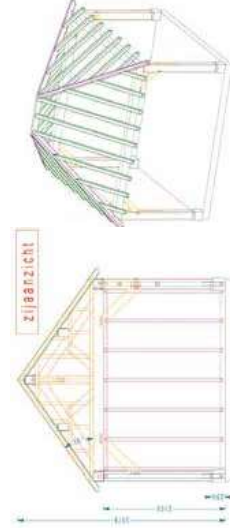

NOKHOOGTE: 3,97CM

ONDER DE RINGBALK: 2,20CM

DAKHELLING: 45° & 37°

VOLLDIG IN EIK: PALEN, RINGBALKEN 180/180MM
- NOORDBOMEN EN NOK 66/136MM - SCHOREN
66/136MM - DAKKEPERS 80/80MM

IN DOUGLAS:

INCLUSIEF: 4 BUIZEN

EXCLUSIEF: 4 ARDUINEN SOKKELS
BEPLANKING DAKOPP. 32M²