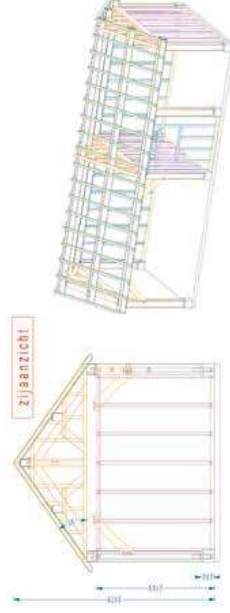

NOKHOOGTE: 3,60CM

ONDER DE RINGBALK: 2,10CM

DAKHELLING: 35°

IN EIK: PALEN, RINGBALKEN, SPANTLIGGERS 180/180MM,
SPANTOPBOUW 136/136MM - GRONDBALKEN 80/80MM,
GORDINGEN EN NOK 136/180MM -
SCHOREN 66/136MM & 80/180

IN DOUGLAS:

DAKKEPERS, WANDKEPERS
EN TIPGEVELS 55/80MM

INCLUSIEF: 7 BUIZEN

EXCLUSIEF: 7 ARDUINEN SOKKELS
BEPLANKING NAAR KEUZE TE BEPALLEN
DAKOPP. 43M² & GEVELOPP. 45M²